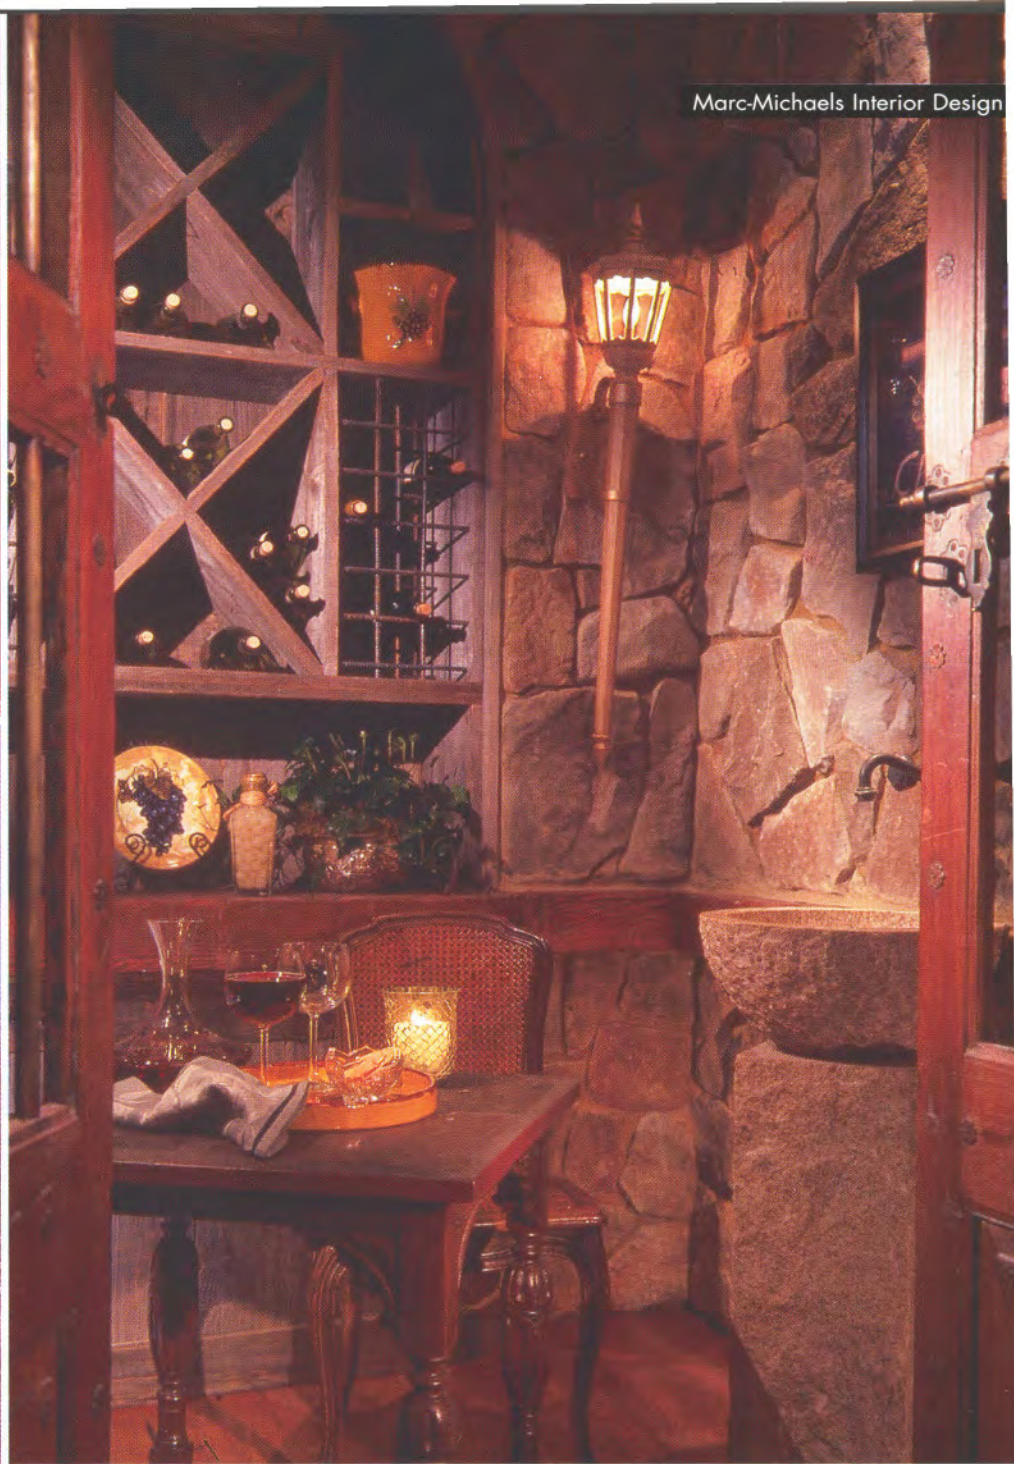

Call us spoiled. Call us lucky. No matter which way you look at it, Florida homeowners are a privileged group. We live in one of the few states where water, from the Atlantic Ocean and Gulf of Mexico to numerous lakes and canals, combines with a wealth of flora, such as exotic palms and majestic oaks, to create the perfect setting for our homes. And architects, builders, developers and designers have not taken this for granted. If you look around the state, you will, without a doubt, come upon some of the most striking homes in the country.