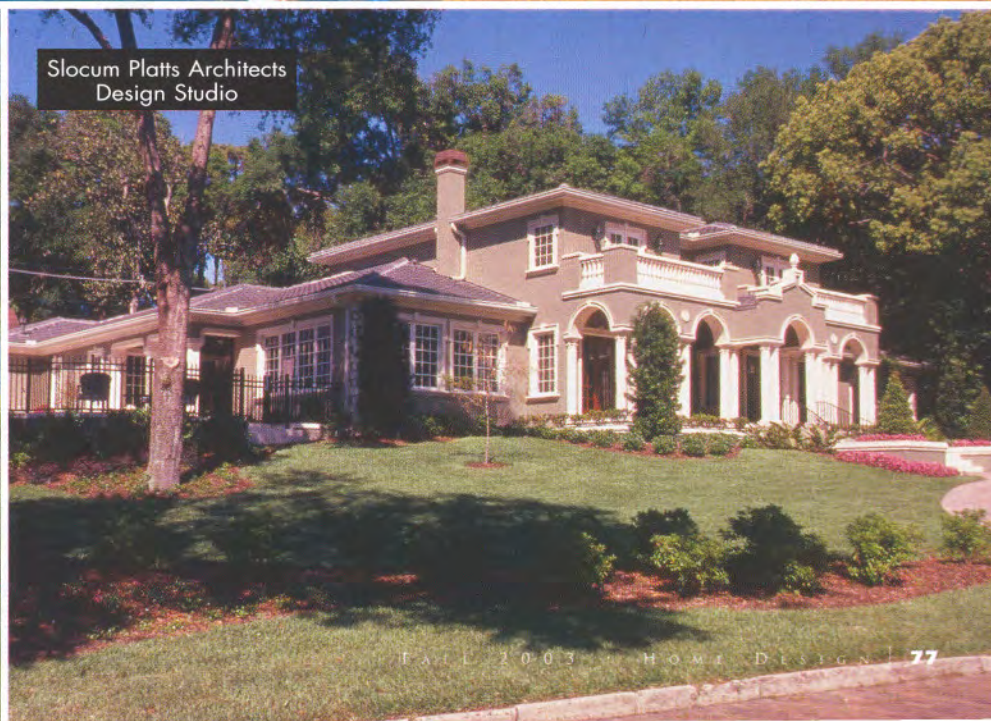

Goehring & Morgan
Construction, interiors by
Gribble Interior Group