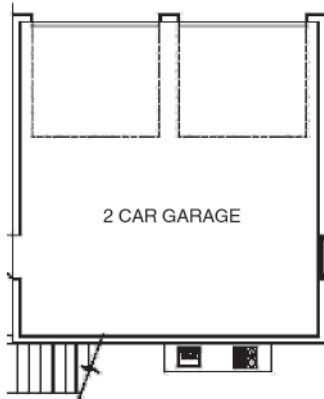

Winter Park, Florida 407.628.9660 www.psgconstruction.com

Lower floor plan

Upper floor plan

Garage

Upper Garage Suite

The Madison

2,769 sq. ft., 5 bedroom, 4.5 baths