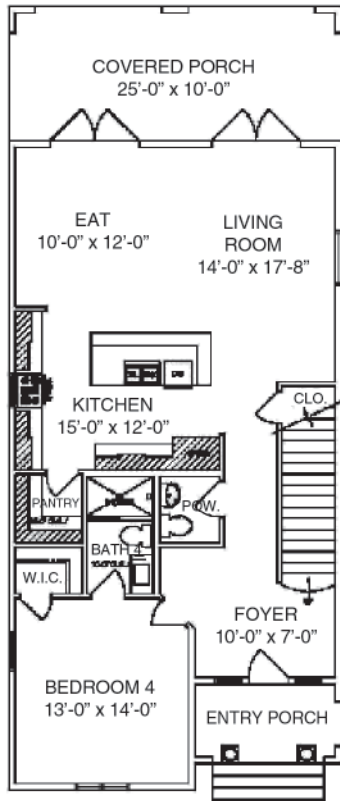

Winter Park, Florida 407.628.9660 www.psgconstruction.com

Lower floor plan

Upper floor plan

Garage

Upper Garage Suite

The Madison

2,769 sq. ft., 5 bedroom, 4.5 baths