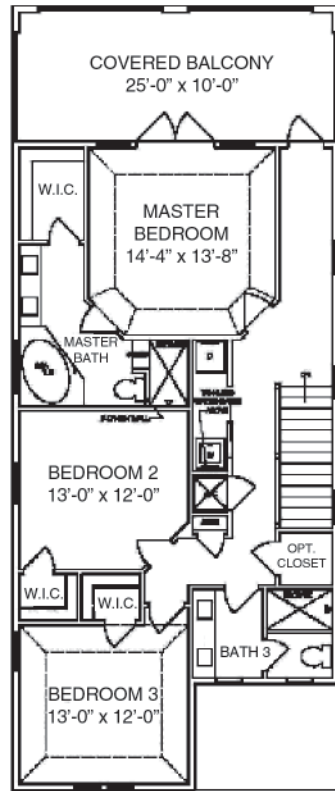

Winter Park, Florida 407.628.9660 www.psgconstruction.com

Lower floor plan

Upper floor plan

Garage

Upper Garage Suite

The Madison

2,769 sq. ft., 5 bedroom, 4.5 baths