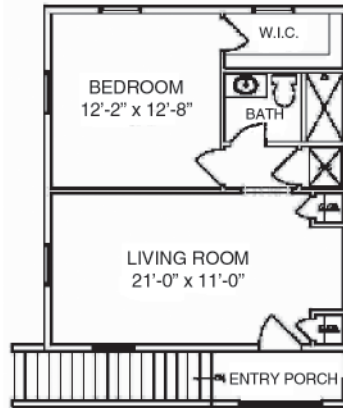

Winter Park, Florida 407.628.9660 www.psgconstruction.com

Lower floor plan

Upper floor plan

Garage

Upper Garage Suite

The Madison

2,769 sq. ft., 5 bedroom, 4.5 baths